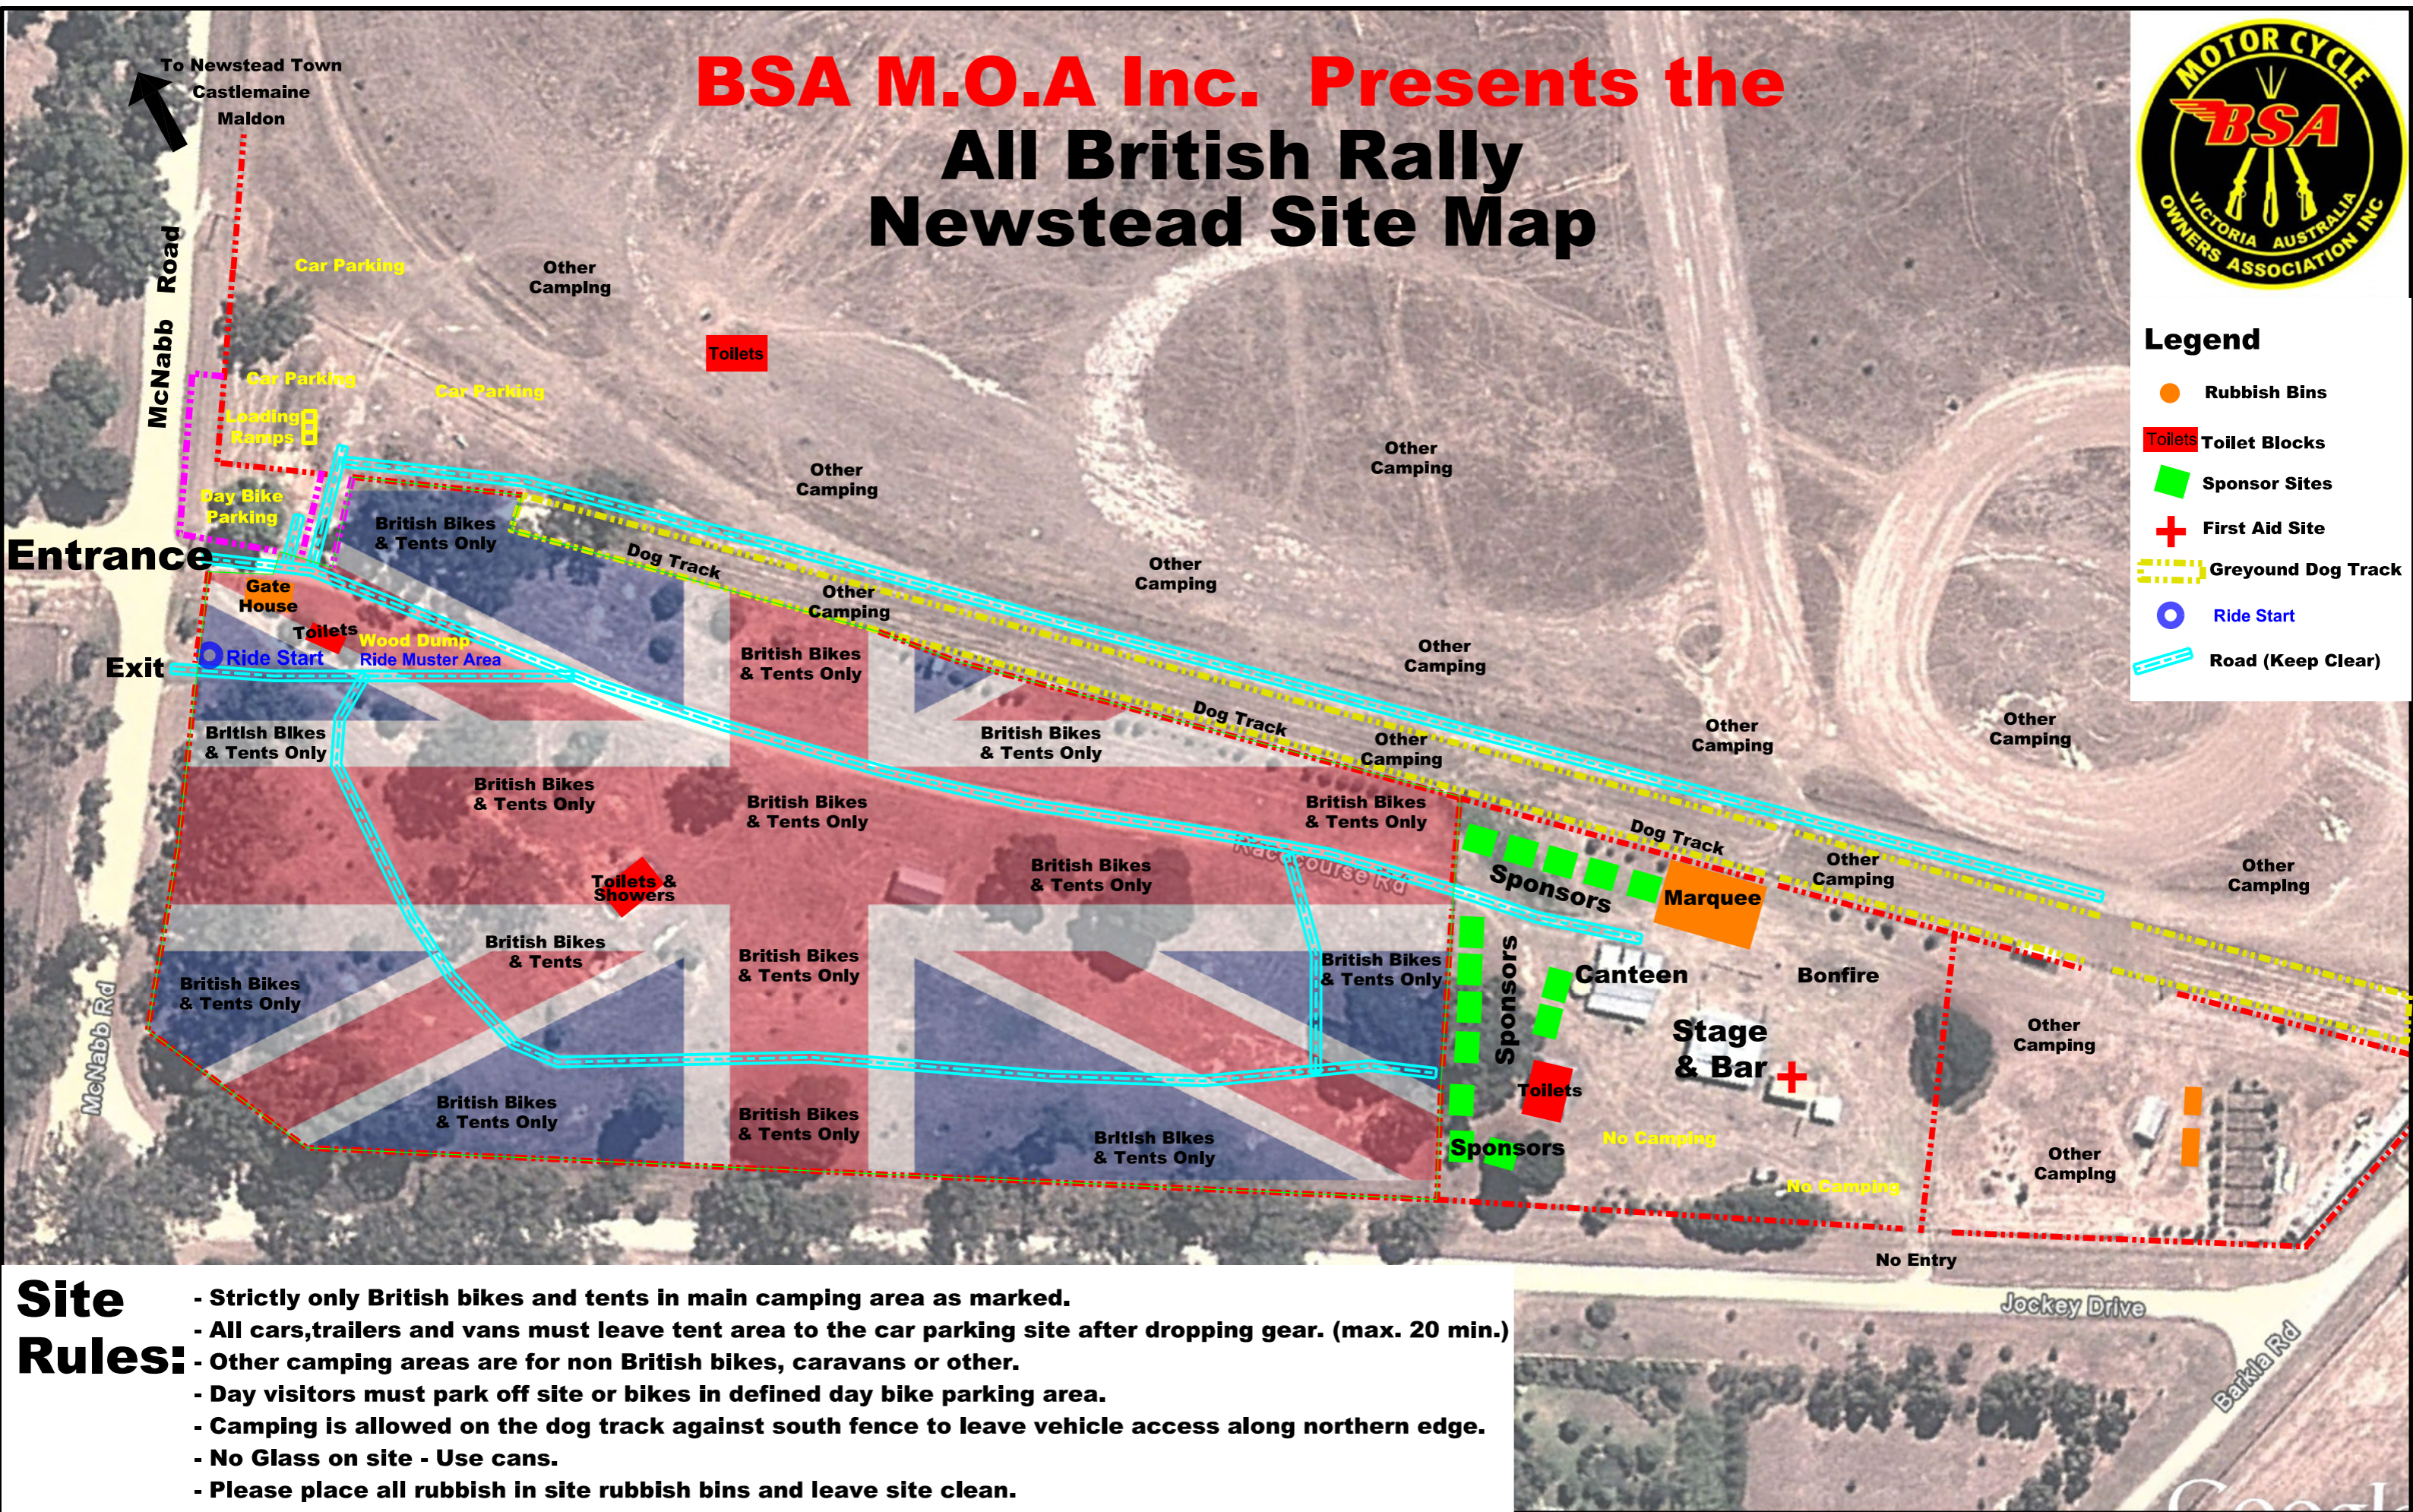

BSA M.O.A Inc. Presents the All British Rally Newstead Site Map

Legend

- Rubbish Bins
- Toilets Toilet Blocks
- Sponsor Sites
- + First Aid Site
- Greyound Dog Track
- Ride Start
- Road (Keep Clear)

Site Rules:

- Strictly only British bikes and tents in main camping area as marked.
- All cars, trailers and vans must leave tent area to the car parking site after dropping gear. (max. 20 min.)
- Other camping areas are for non British bikes, caravans or other.
- Day visitors must park off site or bikes in defined day bike parking area.
- Camping is allowed on the dog track against south fence to leave vehicle access along northern edge.
- No Glass on site - Use cans.
- Please place all rubbish in site rubbish bins and leave site clean.